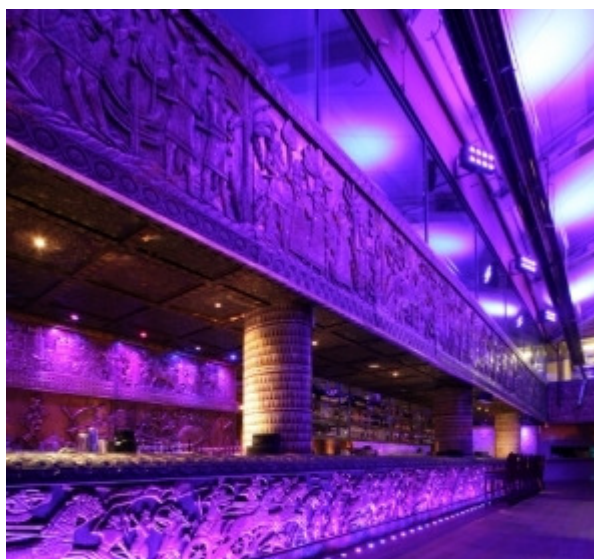

Events screened...

Gilgamesh spaces out (Venues)

The Gilgamesh Studio, located above the renowned Gilgamesh restaurant, is giving event organisers food for thought. Recently opened, it offers a blank canvas of 9,000 sq.ft with versatility to match. Abigail Parkin 18 Nov'08

Suited for?

Video shoots, private parties, PR events, trade shows, fashion shows, awards parties, exhibitions and conferences and banquet dining as well as standing receptions.

- [London](#)
- [CHERRYJ Gallery](#)
- [OLYMPIC Pavilion](#)
- [EXCEL Growth](#)
- [NEC Resorts](#)
- [RESTAURANT Zilli](#)
- [CEVICHE Launch](#)
- [CLUBS](#)
- [CLUB Pacha](#)
- [CLUB Rex](#)
- [CLUBS Private Members'](#)
- [CLUB Gatecrasher](#)
- [CASINO Empire](#)
- [MAPLE House](#)
- [CLUB-Bureau](#)
- [LG\(NEC\) ARENA](#)
- [CHANEL Mobile Art](#)
- [CHANEL GALLERY Hong Kong](#)
- [VON ESSEN Acquisition](#)
- [CLUBS - Private Members'](#)
- [XMAS Venues](#)
- [CLUBS- Fifty](#)
- [HOTELS](#)
- [Stoke Park Club](#)
- [Cipriani-Venice](#)
- [Claridge's-London](#)
- [Radisson](#)
- [Malmaison](#)
- [Westbury-London](#)
- [RESTAURANTS](#)
- [Umu- London](#)
- [Theo Randall - London](#)
- [Marco launch](#)
- [Club Bar & Dining -Soho](#)
- [Square Meal Awards](#)

Studio 830 Square Metres (9000 sqft) Ceiling: 3.5 metres
Capacity - 500 Standing Reception
300 Seated Dinner Banquet
400 Conference/Theatre
300 to 500 Catwalk (including seated and standing)

Features

Walls/Columns Interior: White Concrete Walls, Black Exposed Industrial Ceiling, Dark Wooden Flooring

Acoustic soundproofing, separate cloakroom facilities

Access via two private lifts and two access stairwells

- [Vanilla- London](#) Facilities - Washrooms, dressing room facilities, outdoor terrace overlooking The Stables Market heated outdoor smoking area.